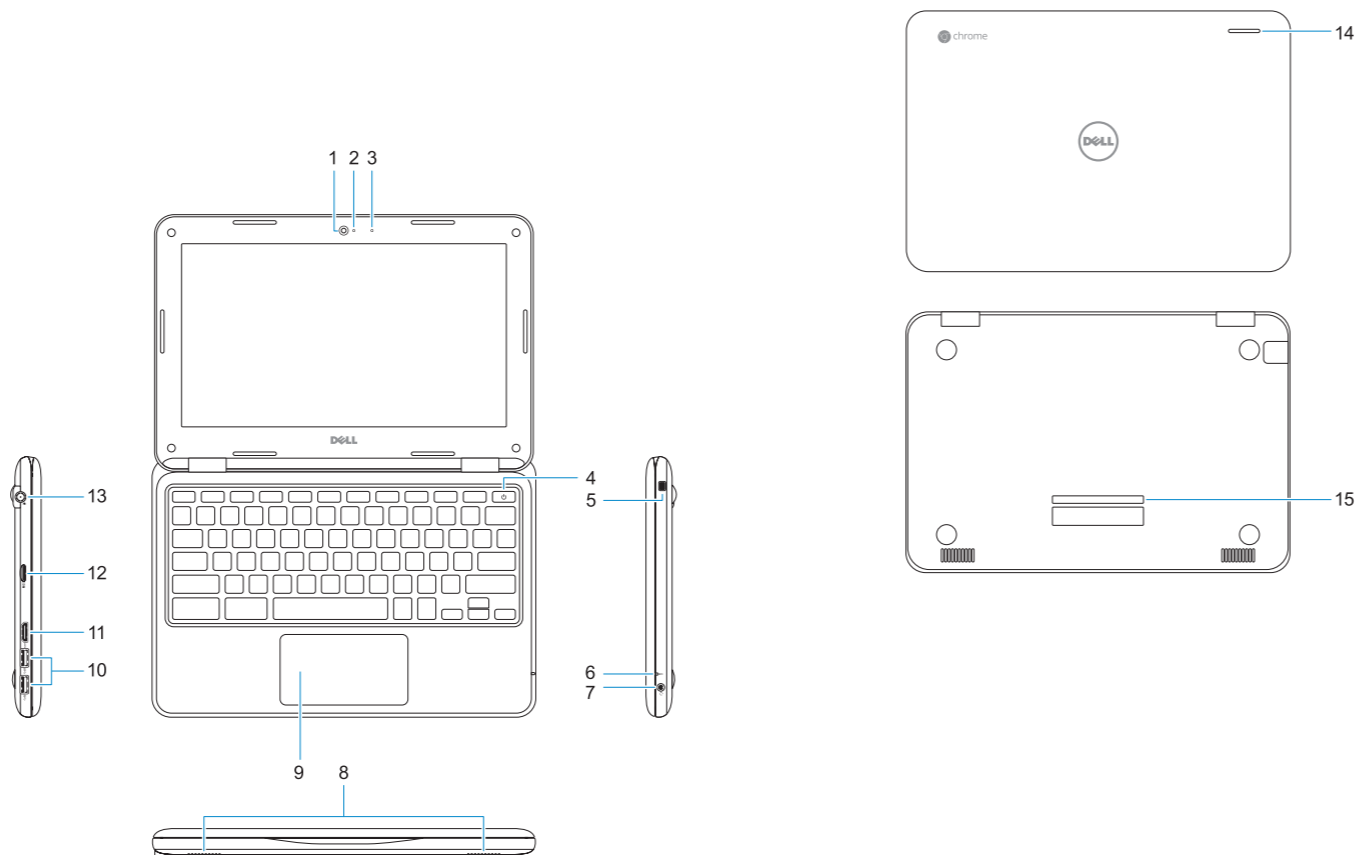

الميزات

1. Camera
2. Camera status light
3. Microphone
4. Power button
5. Noble wedge lock slot
6. Battery status light
7. Universal audio jack
8. Speakers
9. Touchpad
10. USB 3.0 ports

11. HDMI port
12. microSD card reader
13. Power connector port
14. Dell Activity Light
15. Service tag label